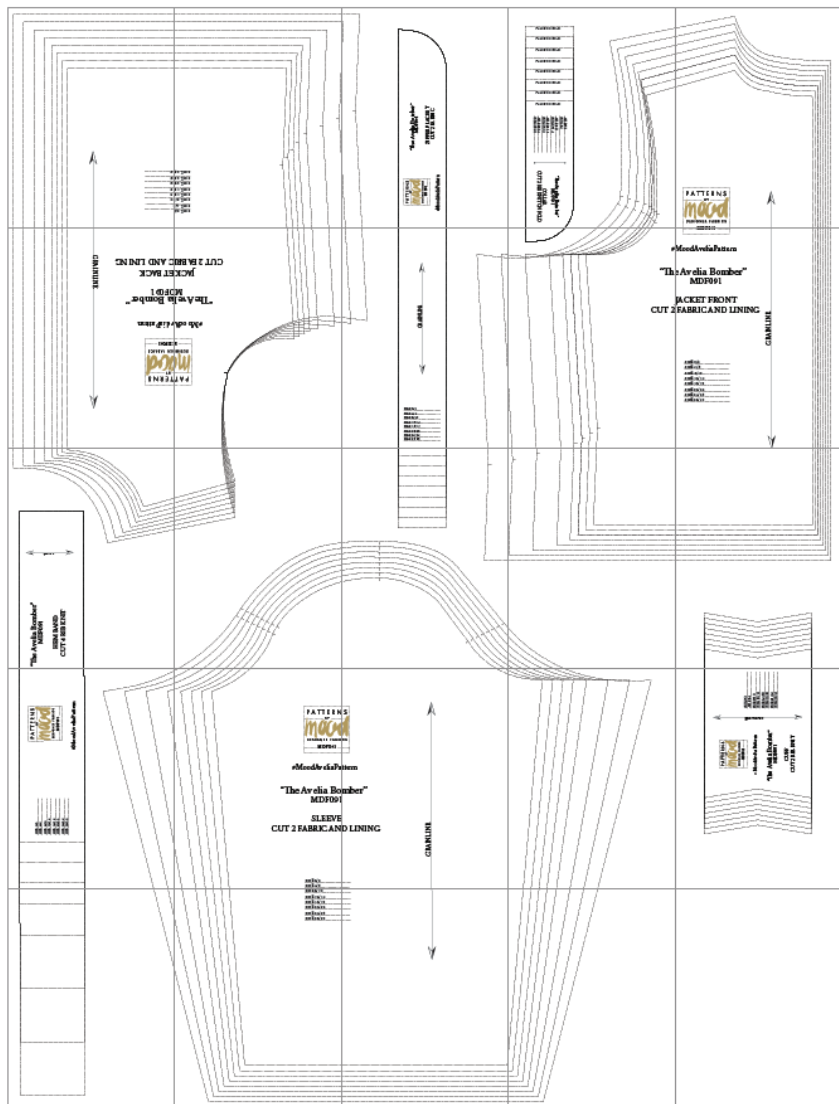

#MoodAveliaPattern

“The Avelia Bomber”

Sizes 0/2 to 28/30

Stop!

Print just this page first to check accuracy.
The Mood square to the left should measure
2 inches. Print “actual size” (no scaling).

1

-----	0
-----	14
-----	18
-----	22
-----	26
-----	30

SIZES 0/2
SIZE 4/6
SIZE 8/11
SIZE 12/
SIZE 16/
SIZE 20/
SIZE 24/
SIZE 28/

“The Avelia Bomber”
MDF091

ZIPPER PLACKET
CUT 2 FABRIC

#MoodAveliaPattern

SIZE 0/2	_____
SIZE 4/6	_____
SIZE 8/10	_____
SIZE 12/14	_____
SIZE 16/18	_____
SIZE 20/22	_____
SIZE 24/26	_____
SIZE 28/30	_____

JACQUE
CUT 2 FABRI
"The Avel
MI

#MoodA

PATT
DESIGN
M

- SIZE 0/2
- SIZE 4/6
- SIZE 8/10
- SIZE 12/14
- SIZE 16/18
- SIZE 20/22
- SIZE 24/26
- SIZE 28/30

#

“Th

CUT 2

MoodAveliaPattern

SIZE 24/26

SIZE 28/30